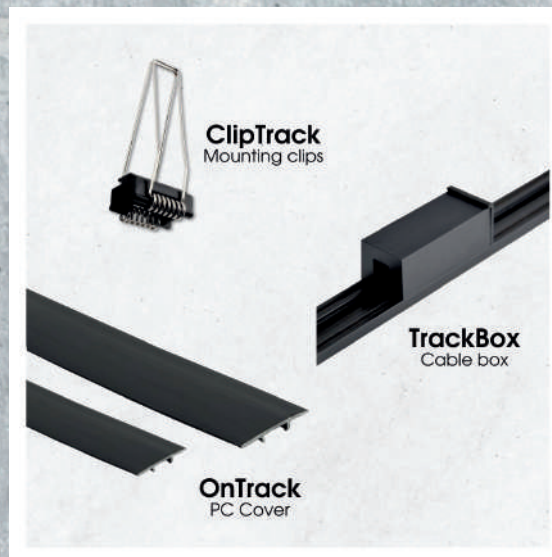

SLIM25

Акcesoари

Електрически конектор 90°