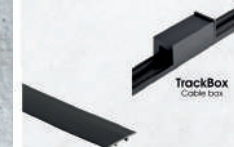

TrackBox
Cable box

OnTrack
PC Cover

Акcesoари

3. Избор на осветителни тела.