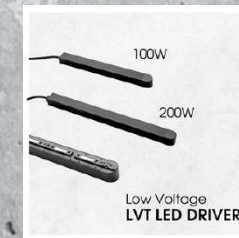

S-Track
90°

Electric connector

I-Track
Electric magnetic connector 180°

L-Track
Electric magnetic connector 90°

Electric connector

100W
200W
Low Voltage LVT LED DRIVER

Low Voltage LED driver

TrackBox
Cable Box

OnTrack
PC Cover

Accessories

3. Choose lighting fixtures.

SLIM25

Recessed mounting

Needed elements

1.

Recessed mounting track