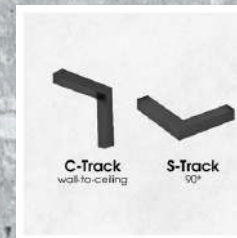

VIVALUX[®]
ideas for light

SLIM25

MAGNETIC
TRACK SYSTEM

SLIM25

SlimTrack

Surface mounting
magnetic track

InTrack

Recessed mounting track

SLIM25

Surface mounting

Needed elements

1.

SlimTrack

Surface mounting magnetic track

2.

C-Track
wall-to-ceiling

S-Track
90°

Electric connector

I-Track
Electric magnetic connector 180°

L-Track
Electric magnetic connector 90°

Electric connector

100W
200W
Low Voltage LVT LED DRIVER

Low Voltage LED driver

TrackBox
Cable Box