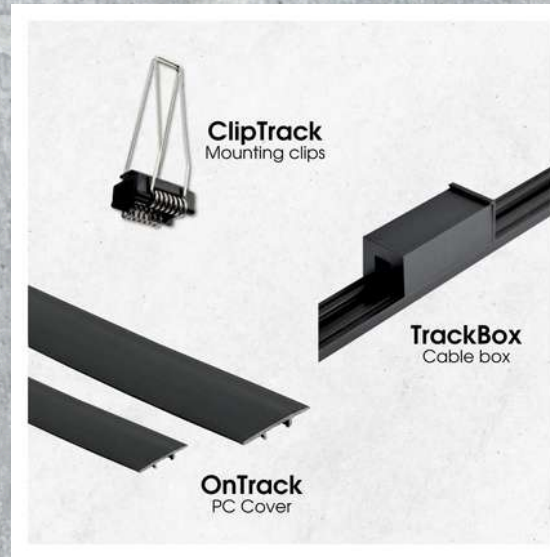

2.

Electric connector

Aluminium connector

Low Voltage LED driver

Accessories

3. Choose lighting fixtures.

SLIM25

SLIM25

EARTH LED

SOFT LED

SLIM25

Accessories

Electric connector 90°

Electric connector wall-to-ceiling

Low Voltage LED driver