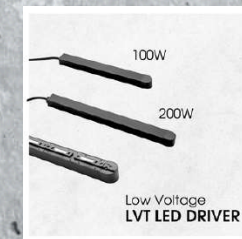

S-Track
90°

Electric connector

I-Track
Electric magnetic connector 180°

L-Track
Electric magnetic connector 90°

Electric connector

100W
200W
Low Voltage LVT LED DRIVER

Low Voltage LED driver

TrackBox
Cable Box

OnTrack
PC Cover

Accessories

3. Choose lighting fixtures.

SLIM25

Recessed mounting

Needed elements

1.

Recessed mounting track

2.

Electric connector

Aluminium connector

Low Voltage LED driver

Accessories

3. Choose lighting fixtures.

SLIM25

SLIM25