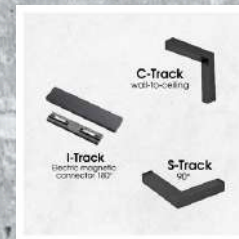

S-Track
90°

Electric connector

I-Track
Electric magnetic connector 180°

L-Track
Electric magnetic connector 90°

Electric connector

100W
200W
Low Voltage LVT LED DRIVER

Low Voltage LED driver

TrackBox
Cable Box

OnTrack
PC Cover

Accessories

3. Choose lighting fixtures.

SLIM25

Recessed mounting

Needed elements

1.

Recessed mounting track

2.

Electric connector

Aluminium connector

Low Voltage LED driver

Accessories

3. Choose lighting fixtures.

SLIM25

SLIM25